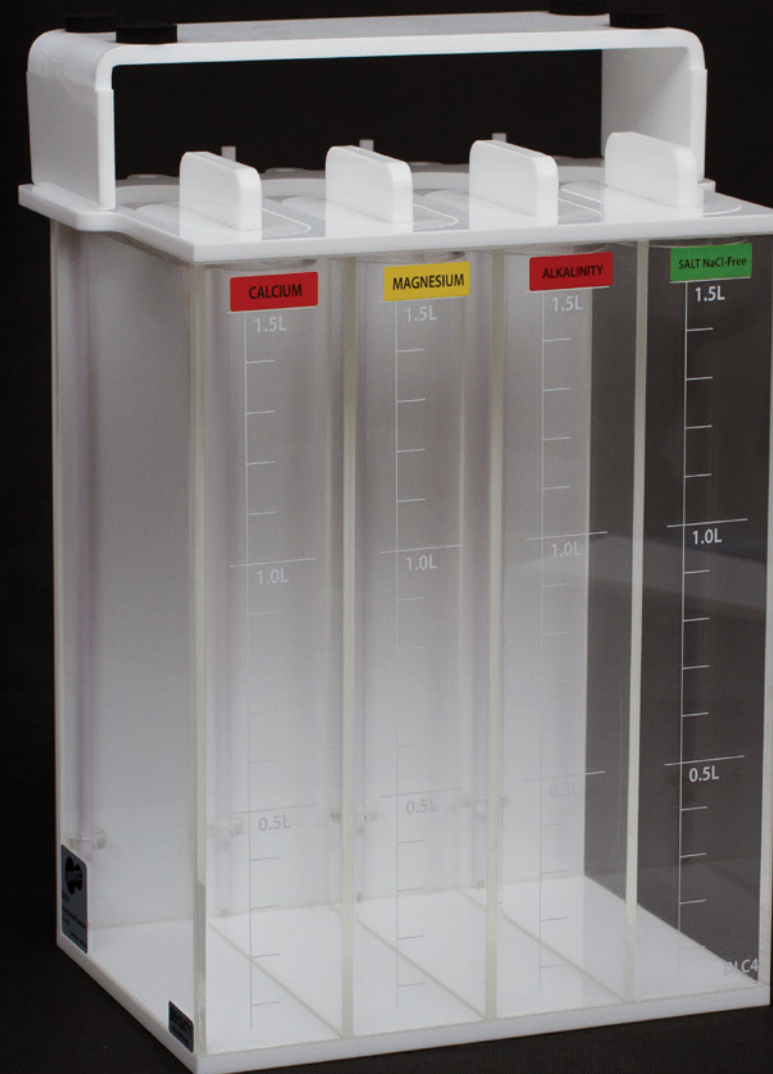

## SKIMZ DOSING | SPECIFICATIONS

Model	Dimensions (mm/inches)	Total Volume	Number of Chambers	Chamber Volume	Tube Size (mm)
DLC3	L240 x D165 x H305 9 7/16" x 6 1/2" x 12"	6 L	3	2.0 L	6 x 4
DLC4			4	1.5 L	

The sliding lids feature a convenient way to add and manage your mineral solutions.

**Tube Holders**

The tube holders provide secure positioning of the silicone tubes.

**Colour Matched Labels and Tubing**

Coloured mineral labels and colour matched silicone tubing help you clearly label chambers and organise tubes.

**SKIMZ DOSING | DLC3**

**Dimensions (mm/inches)**  
L240 x D165 x H305  
9 7/16" x 6 1/2" x 12"

**No. of Chambers**  
4

**Chamber Vol**  
1.5L

**Tube Size (mm)**  
6 x 4

1. Slide and Pour.
2. Tube holders.
3. Colour matched silicone tubings.

The new **Skimz Dosing Liquid Containers (DLC)** maintain the same space saving design in rectangular storage case, making it easy to store.